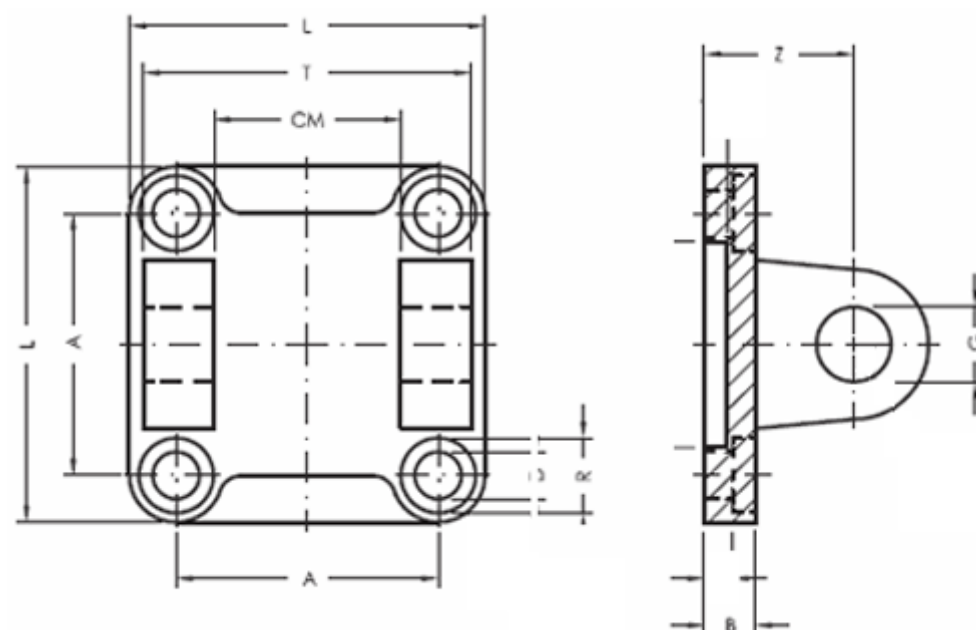

# Data Sheet

Article number: 587000340

Description: Female hinge MP2, 0003/40  
for 40 mm cylinder

## Measures

A	= 38.0	T = 52
B	= 9	Z = 25
CM	= 28	
Cylinder size	= 40	
D	= 6.6	
G	= 12	
L	= 52	
R	= 11	